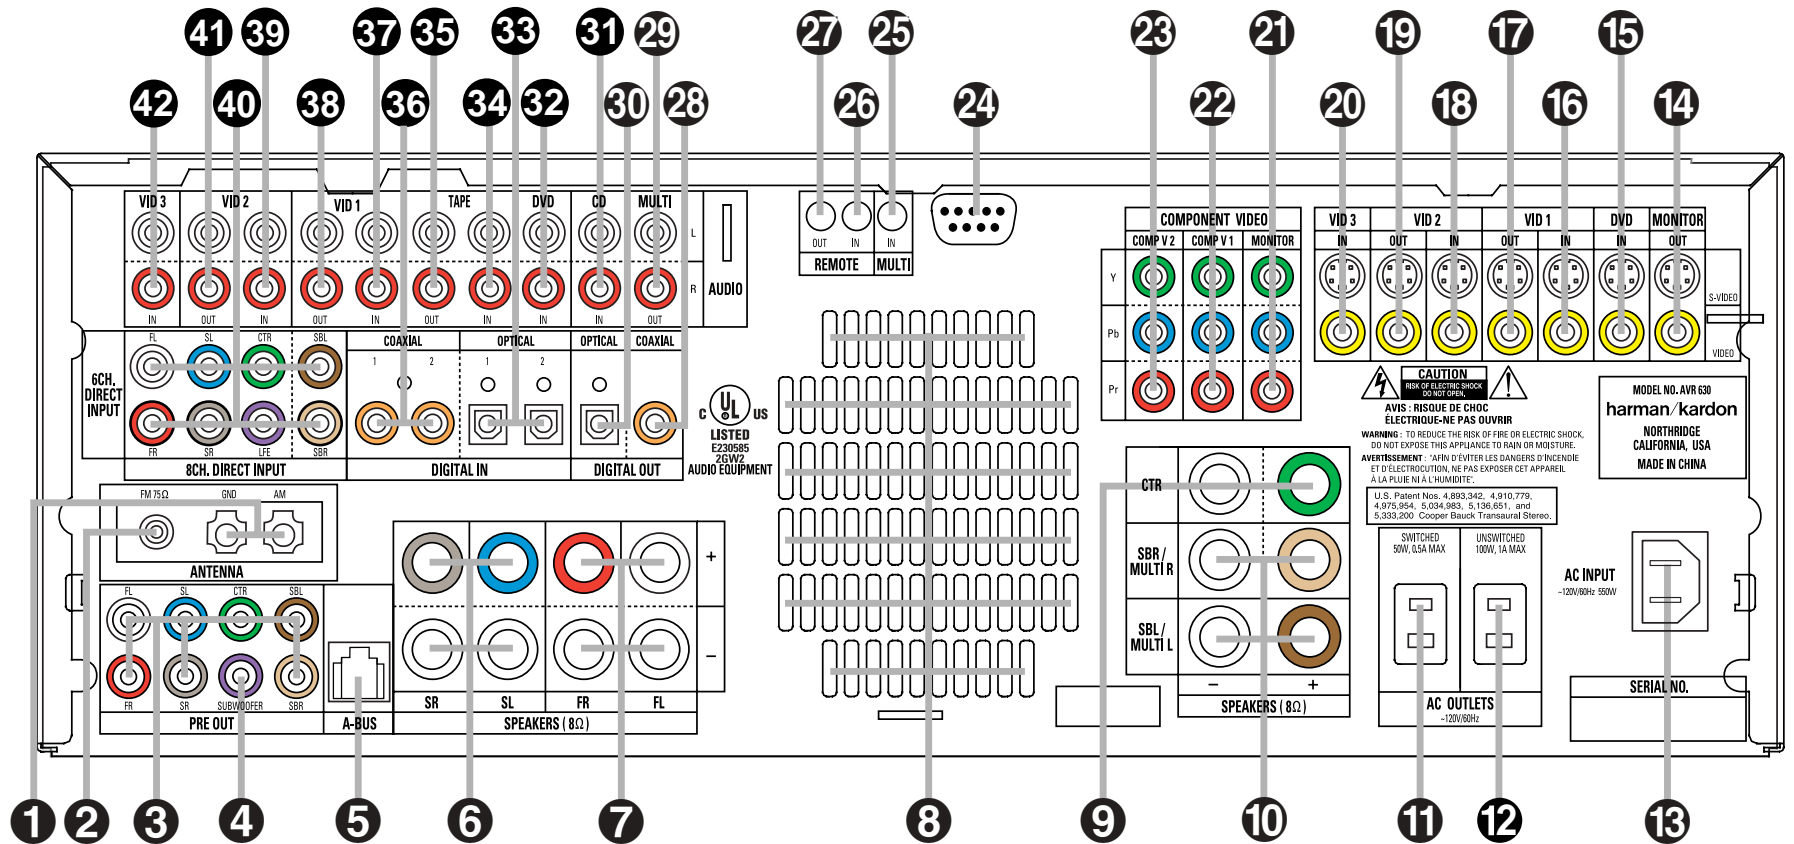

AVR 630 REAR-PANEL CONNECTIONS

- | | | |
|--|---|--|
| <ul style="list-style-type: none"> 1 AM Antenna 2 FM Antenna 3 Preamp Outputs 4 Subwoofer Output 5 A-BUS Connector 6 Surround Speaker Outputs 7 Front Speaker Outputs 8 Fan Vents 9 Center Speaker Outputs 10 Surround Back/Multiroom Speaker Outputs 11 Switched AC Accessory Outlet 12 Unswitched AC Accessory Outlet 13 AC Power Cord Jack 14 Video Monitor Outputs | <ul style="list-style-type: none"> 15 DVD Video Inputs 16 Video 1 Video Inputs 17 Video 1 Video Outputs 18 Video 2 Video Inputs 19 Video 2 Video Outputs 20 Video 3 Video Inputs 21 Component Video Monitor Outputs 22 Component Video 1 Inputs 23 Component Video 2 Inputs 24 RS-232 Port 25 Multiroom IR Input 26 Remote IR Input 27 Remote IR Output 28 Coaxial Digital Audio Output | <ul style="list-style-type: none"> 29 Multiroom Audio Outputs 30 Optical Digital Audio Output 31 CD Audio Inputs 32 DVD Audio Inputs 33 Optical Digital Audio Inputs 34 Tape Inputs 35 Tape Outputs 36 Coaxial Digital Audio Inputs 37 Video 1 Audio Inputs 38 Video 1 Audio Outputs 39 Video 2 Audio Inputs 40 8-Channel Direct Inputs 41 Video 2 Audio Outputs 42 Video 3 Audio Inputs |
|--|---|--|

NOTE: To assist in making the correct connections for multichannel input, output and speaker connections, all connection jacks and terminals are color-coded in conformance with the latest CEA standards as follows:

Front Left: White	Subwoofer: Purple
Front Right: Red	Digital Audio: Orange
Center: Green	Composite Video: Yellow
Surround Left: Blue	Component Video "Y": Green
Surround Right: Gray	Component Video "Pr": Red
Surround Back Left: Brown	Component Video "Pb": Blue
Surround Back Right: Tan	